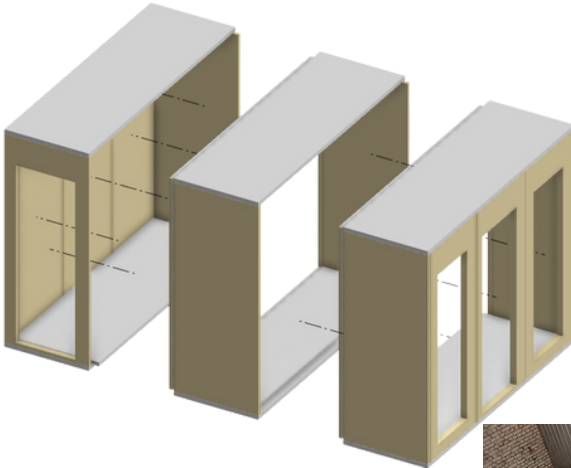

OPEN MODULES

For doors and windows

Wall contents:

- Hard drywall
- Standard drywall
- Wool
- Veneer
- OSB
- PU seal
- PUR glue
- Fastening nuts

Wall data:

- 2 sided, up to 45kg
- Inner height 250 cm
- Thickness 76mm
- Open area
 - Door 21x7cm
 - Window 20x6 cm
- Repaintable

FLOOR MODULES

Floors and platforms

Floor data:

- 2 sided, up to 120kg
- Outer space 3x1 m²
- Thickness 88mm
- Threaded legs
- Repaintable

Floor contents:

- **Standard drywall**
- Wool
- Veneer
- OSB
- PU seal
- PUR glue
- Fastening nuts

SAMPLE SPACES

3x3 m²

Space data:

- Box up to 1 400kg
- Outer space 3x3 m²
- Inner space 2.85x2.85m
- Inner height 2.49m
- 18 modules
- Easy to assemble
- Repaintable

3 x ∞ m²:

- **Unlimited no of sections**
- Different module types
- No need for smooth floor

Pearl in the warehouse

- Relocate in seconds
- Comfort space

ROOF MODULES

Outer space 3x1 m²

Roof data:

- 2 sided, up to 80kg
- Outer space 3x1 m²
- Thickness 88mm
- Inner-wall space
 - 20x3.4cm
 - cabling, vents, etc.
- Repaintable