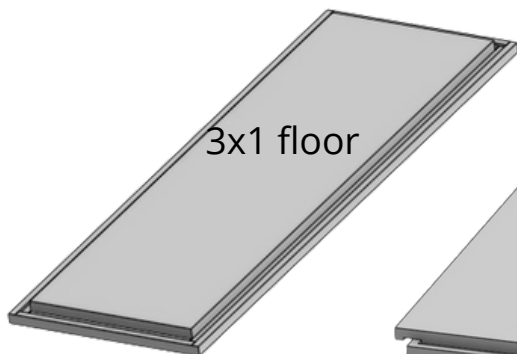

Wall data:

- 2 sided, up to 80kg
- Inner height 250 cm
- Thickness 76mm
- Inner-wall space
 - 20x3.4cm
 - cabling, vents etc.
- Repaintable

Wall contents:

- **Hard drywall**
- **Standard drywall**
- Wool
- Veneer
- OSB
- PU seal
- PUR glue
- Fastening nuts

OPEN MODULES

For doors and windows

Wall contents:

- Hard drywall
- Standard drywall
- Wool
- Veneer
- OSB
- PU seal
- PUR glue
- Fastening nuts

Wall data:

- 2 sided, up to 45kg
- Inner height 250 cm
- Thickness 76mm
- Open area
 - Door 21x7cm
 - Window 20x6 cm
- Repaintable

FLOOR MODULES

Floors and platforms

Floor data:

- 2 sided, up to 120kg
- Outer space 3x1 m²
- Thickness 88mm
- Threaded legs
- Repaintable

Floor contents:

- **Standard drywall**
- Wool
- Veneer
- OSB
- PU seal
- PUR glue
- Fastening nuts

SAMPLE SPACES

3x3 m²

Space data:

- Box up to 1 400kg
- Outer space 3x3 m²
- Inner space 2.85x2.85m
- Inner height 2.49m
- 18 modules
- Easy to assemble
- Repaintable

3 x ∞ m²:

- **Unlimited no of sections**
- Different module types
- No need for smooth floor