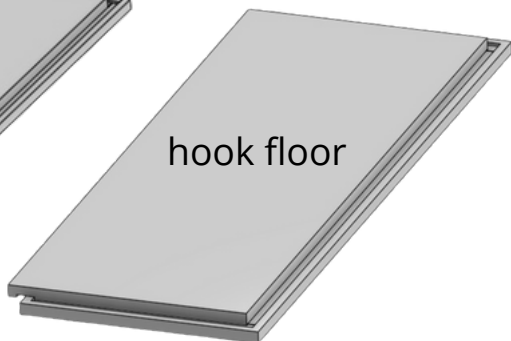

Wall data:

- 2 sided, up to 80kg
- Inner height 250 cm
- Thickness 76mm
- Inner-wall space
 - 20x3.4cm
 - cabling, vents etc.
- Repaintable

Wall contents:

- **Hard drywall**
- **Standard drywall**
- Wool
- Veneer
- OSB
- PU seal
- PUR glue
- Fastening nuts

OPEN MODULES

For doors and windows

Wall contents:

- Hard drywall
- Standard drywall
- Wool
- Veneer
- OSB
- PU seal
- PUR glue
- Fastening nuts

Wall data:

- 2 sided, up to 45kg
- Inner height 250 cm
- Thickness 76mm
- Open area
 - Door 21x7cm
 - Window 20x6 cm
- Repaintable

FLOOR MODULES

Floors and platforms

Floor data:

- 2 sided, up to 120kg
- Outer space 3x1 m²
- Thickness 88mm
- Threaded legs
- Repaintable

Floor contents:

- **Standard drywall**
- Wool
- Veneer
- OSB
- PU seal
- PUR glue
- Fastening nuts