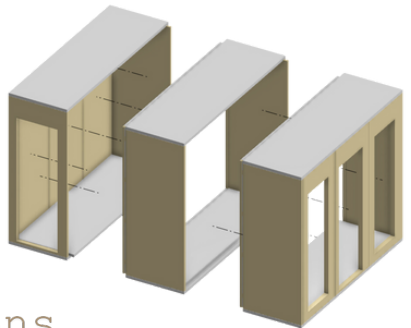

34DB

Certified

MODULAR OFFICE

Unique concept

$3 \times \infty \text{ M}^2$

add more sections

WALL MODULES

Flat panel

Wall data:

- 2 sided, up to 80kg
- Inner height 250 cm
- Thickness 76mm
- Inner-wall space
 - 20x3.4cm
 - cabling, vents etc.
- Repaintable

Wall contents:

- **Hard drywall**
- **Standard drywall**
- Wool
- Veneer
- OSB
- PU seal
- PUR glue
- Fastening nuts

OPEN MODULES

For doors and windows

Wall contents:

- Hard drywall
- Standard drywall
- Wool
- Veneer
- OSB
- PU seal
- PUR glue
- Fastening nuts

Wall data:

- 2 sided, up to 45kg
- Inner height 250 cm
- Thickness 76mm
- Open area
 - Door 21x7cm
 - Window 20x6 cm
- Repaintable

Pearl in the warehouse

- Relocate in seconds
- Comfort space

ROOF MODULES

Outer space 3x1 m²

Roof data:

- 2 sided, up to 80kg
- Outer space 3x1 m²
- Thickness 88mm
- Inner-wall space
 - 20x3.4cm
 - cabling, vents, etc.
- Repaintable