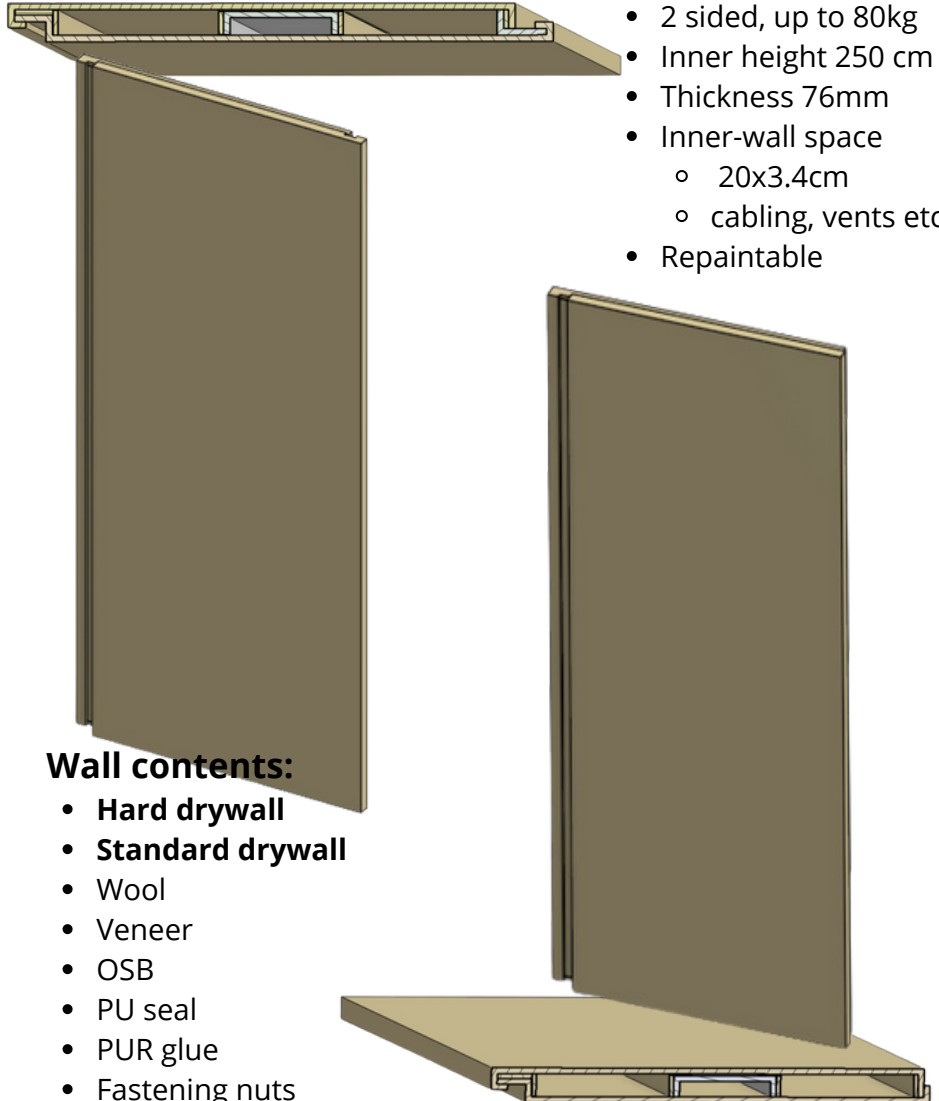

34DB

Certified

MODULAR OFFICE

Unique concept

$3 \times \infty \text{ M}^2$

add more sections

WALL MODULES

Flat panel

Wall data:

- 2 sided, up to 80kg
- Inner height 250 cm
- Thickness 76mm
- Inner-wall space
 - 20x3.4cm
 - cabling, vents etc.
- Repaintable

Wall contents:

- **Hard drywall**
- **Standard drywall**
- Wool
- Veneer
- OSB
- PU seal
- PUR glue
- Fastening nuts

OPEN MODULES

For doors and windows

Wall contents:

- Hard drywall
- Standard drywall
- Wool
- Veneer
- OSB
- PU seal
- PUR glue
- Fastening nuts

Wall data:

- 2 sided, up to 45kg
- Inner height 250 cm
- Thickness 76mm
- Open area
 - Door 21x7cm
 - Window 20x6 cm
- Repaintable

Pearl in the warehouse

- Relocate in seconds
- Comfort space

ROOF MODULES

Outer space 3x1 m²

Roof data:

- 2 sided, up to 80kg
- Outer space 3x1 m²
- Thickness 88mm
- Inner-wall space
 - 20x3.4cm
 - cabling, vents, etc.
- Repaintable