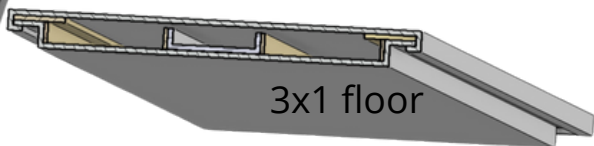

Pearl in the warehouse

- Relocate in seconds
- Comfort space

ROOF MODULES

Outer space 3x1 m²

Roof data:

- 2 sided, up to 80kg
- Outer space 3x1 m²
- Thickness 88mm
- Inner-wall space
 - 20x3.4cm
 - cabling, vents, etc.
- Repaintable