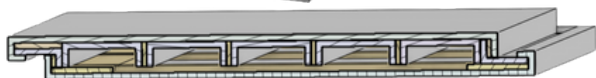

FLOOR MODULES

Floors and platforms

Floor data:

- 2 sided, up to 120kg
- Outer space 3x1 m²
- Thickness 88mm
- Threaded legs
- Repaintable

Floor contents:

- **Standard drywall**
- Wool
- Veneer
- OSB
- PU seal
- PUR glue
- Fastening nuts