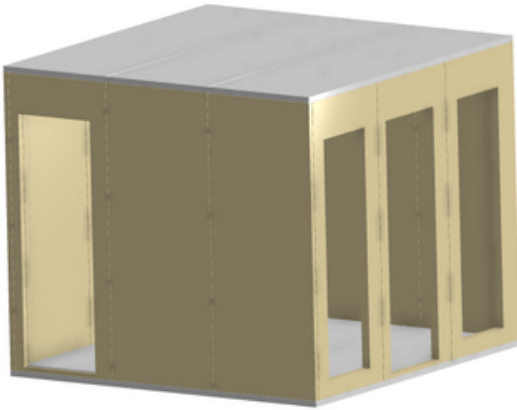

OPEN MODULES

For doors and windows

Wall contents:

- Hard drywall
- Standard drywall
- Wool
- Veneer
- OSB
- PU seal
- PUR glue
- Fastening nuts

Wall data:

- 2 sided, up to 45kg
- Inner height 250 cm
- Thickness 76mm
- Open area
 - Door 21x7cm
 - Window 20x6 cm
- Repaintable

FLOOR MODULES

Floors and platforms

Floor data:

- 2 sided, up to 120kg
- Outer space 3x1 m²
- Thickness 88mm
- Threaded legs
- Repaintable

Floor contents:

- **Standard drywall**
- Wool
- Veneer
- OSB
- PU seal
- PUR glue
- Fastening nuts

SAMPLE SPACES

3x3 m²

Space data:

- Box up to 1 400kg
- Outer space 3x3 m²
- Inner space 2.85x2.85m
- Inner height 2.49m
- 18 modules
- Easy to assemble
- Repaintable

3 x ∞ m²:

- **Unlimited no of sections**
- Different module types
- No need for smooth floor

Pearl in the warehouse

- Relocate in seconds
- Comfort space

ROOF MODULES

Outer space 3x1 m²

Roof data:

- 2 sided, up to 80kg
- Outer space 3x1 m²
- Thickness 88mm
- Inner-wall space
 - 20x3.4cm
 - cabling, vents, etc.
- Repaintable