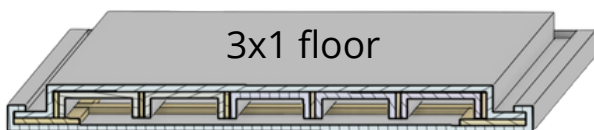

FLOOR MODULES

Floors and platforms

Floor data:

- 2 sided, up to 120kg
- Outer space 3x1 m²
- Thickness 88mm
- Threaded legs
- Repaintable

Floor contents:

- **Standard drywall**
- Wool
- Veneer
- OSB
- PU seal
- PUR glue
- Fastening nuts