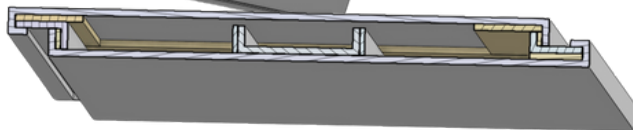

Pearl in the warehouse

- Relocate in seconds
- Comfort space

ROOF MODULES

Outer space 3x1 m²

Roof data:

- 2 sided, up to 80kg
- Outer space 3x1 m²
- Thickness 88mm
- Inner-wall space
 - 20x3.4cm
 - cabling, vents, etc.
- Repaintable

Roof contents:

- **Standard drywall**
- Wool
- Veneer
- OSB
- PU seal
- PUR glue
- Fastening nuts

DESIGN & FUNCTIONALITY

add hidden features

- Colors and lightning
- Dimensions and materials
- Include smart home
- Sensors and communications
- Heating and ventilation
- Acoustic and mood add-ons
- Multimedia integrations
- Security and registration
- Lot of other extras