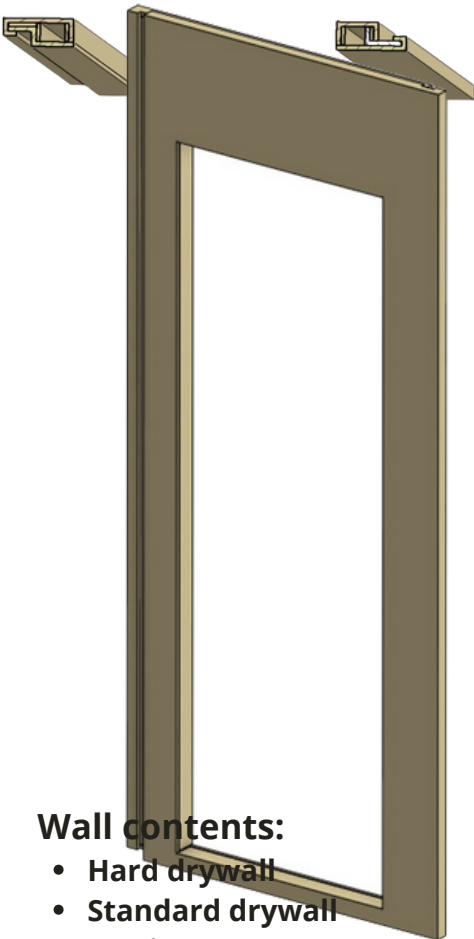

Wall data:

- 2 sided, up to 80kg
- Inner height 250 cm
- Thickness 76mm
- Inner-wall space
 - 20x3.4cm
 - cabling, vents etc.
- Repaintable

Wall contents:

- **Hard drywall**
- **Standard drywall**
- Wool
- Veneer
- OSB
- PU seal
- PUR glue
- Fastening nuts

OPEN MODULES

For doors and windows

Wall contents:

- Hard drywall
- Standard drywall
- Wool
- Veneer
- OSB
- PU seal
- PUR glue
- Fastening nuts

Wall data:

- 2 sided, up to 45kg
- Inner height 250 cm
- Thickness 76mm
- Open area
 - Door 21x7cm
 - Window 20x6 cm
- Repaintable

FLOOR MODULES

Floors and platforms

Floor data:

- 2 sided, up to 120kg
- Outer space 3x1 m²
- Thickness 88mm
- Threaded legs
- Repaintable

Floor contents:

- **Standard drywall**
- Wool
- Veneer
- OSB
- PU seal
- PUR glue
- Fastening nuts

Pearl in the warehouse

- Relocate in seconds
- Comfort space

ROOF MODULES

Outer space 3x1 m²

Roof data:

- 2 sided, up to 80kg
- Outer space 3x1 m²
- Thickness 88mm
- Inner-wall space
 - 20x3.4cm
 - cabling, vents, etc.
- Repaintable