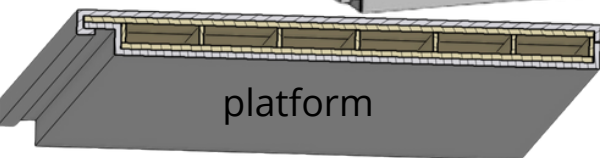

Wall data:

- 2 sided, up to 80kg
- Inner height 250 cm
- Thickness 76mm
- Inner-wall space
 - 20x3.4cm
 - cabling, vents etc.
- Repaintable

Wall contents:

- **Hard drywall**
- **Standard drywall**
- Wool
- Veneer
- OSB
- PU seal
- PUR glue
- Fastening nuts

OPEN MODULES

For doors and windows

Wall contents:

- Hard drywall
- Standard drywall
- Wool
- Veneer
- OSB
- PU seal
- PUR glue
- Fastening nuts

Wall data:

- 2 sided, up to 45kg
- Inner height 250 cm
- Thickness 76mm
- Open area
 - Door 21x7cm
 - Window 20x6 cm
- Repaintable

FLOOR MODULES

Floors and platforms

Floor data:

- 2 sided, up to 120kg
- Outer space 3x1 m²
- Thickness 88mm
- Threaded legs
- Repaintable

Floor contents:

- **Standard drywall**
- Wool
- Veneer
- OSB
- PU seal
- PUR glue
- Fastening nuts

SAMPLE SPACES

3x3 m²

Space data:

- Box up to 1 400kg
- Outer space 3x3 m²
- Inner space 2.85x2.85m
- Inner height 2.49m
- 18 modules
- Easy to assemble
- Repaintable

3 x ∞ m²:

- **Unlimited no of sections**
- Different module types
- No need for smooth floor